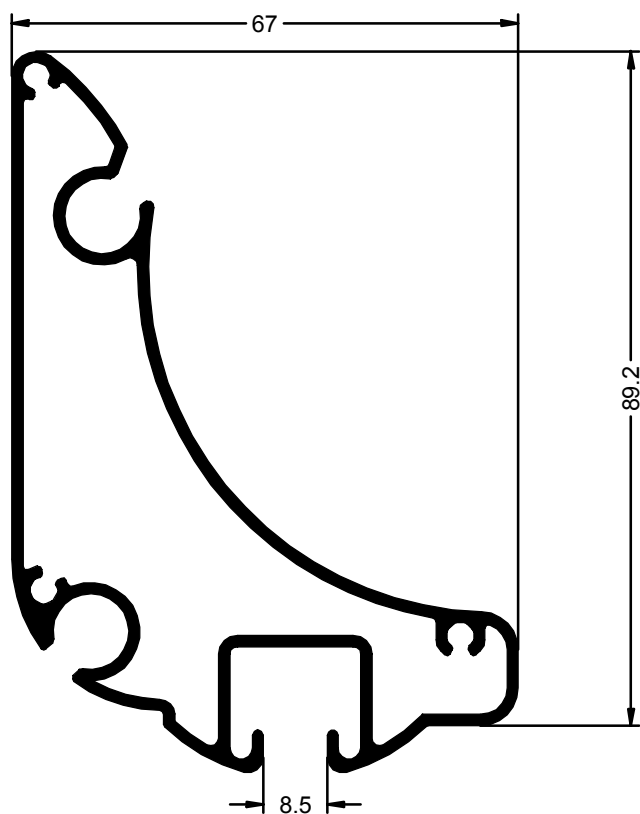

Serie TOLDOS