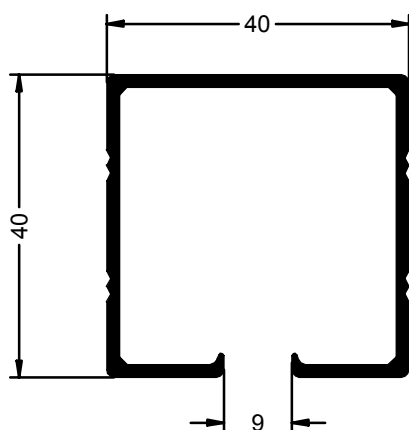

GUIA PERGOLA DE 40

Ref: 2472