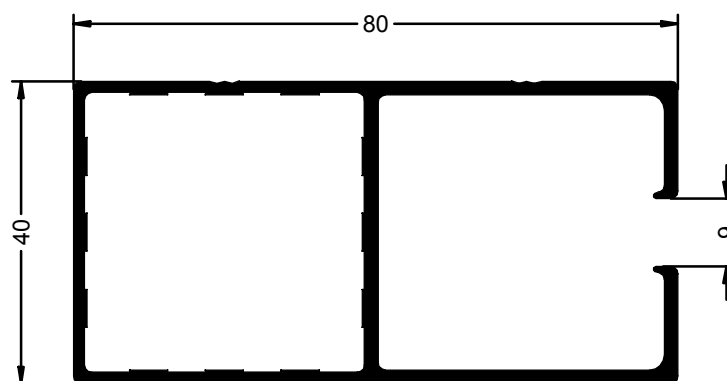

TUBO OVAL

Ref: 7048

GUIA PERGOLA DE 40

Ref: 2472

TUBO BRAZO TOLDO

Ref: 2474

GUIA PERGOLA DE 80

Ref: 2471