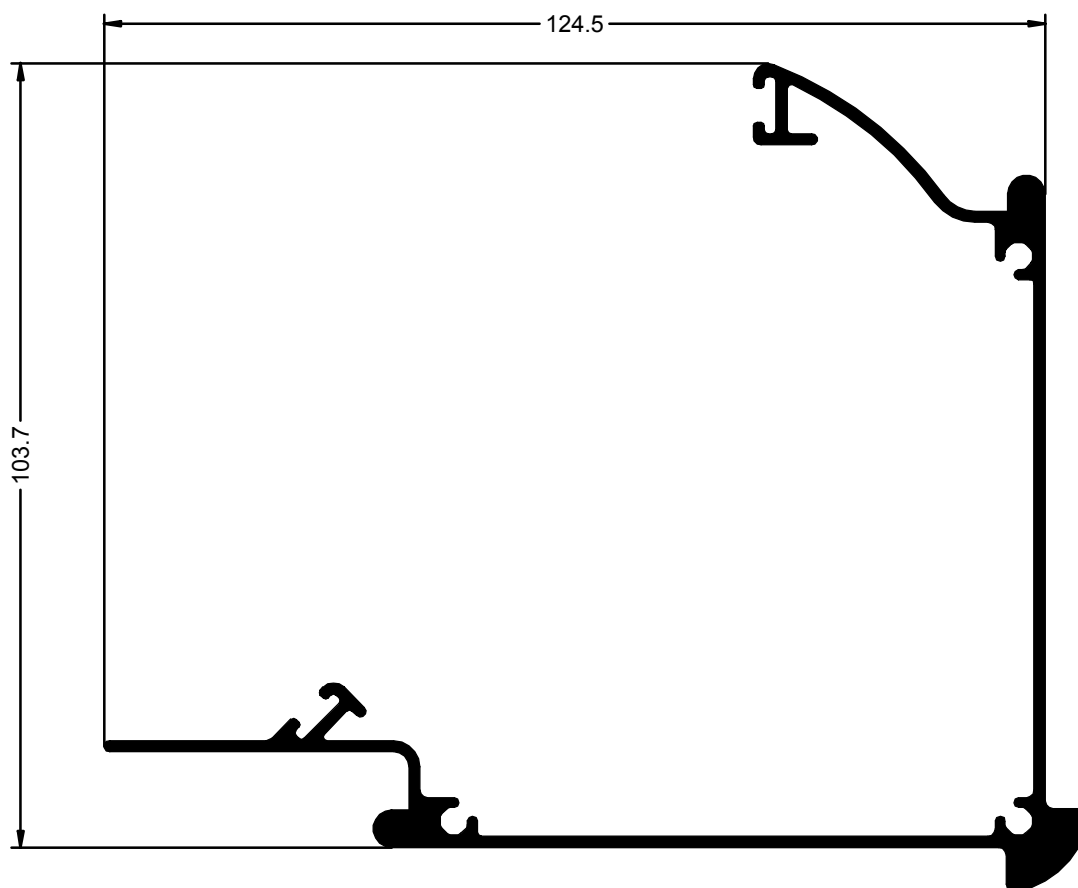

TUBO CAIDA MINI COFRE

Ref: 2483

MINI COFRE