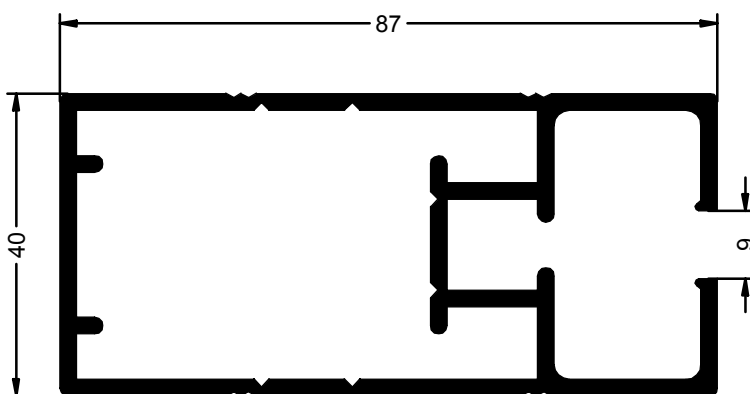

GUIA PERGOLA MOTORIZADA

Ref: 2460