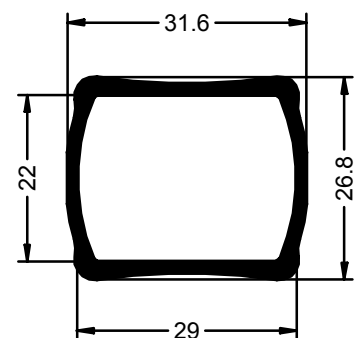

PERFIL BRAZO TENSION

Ref: 2462