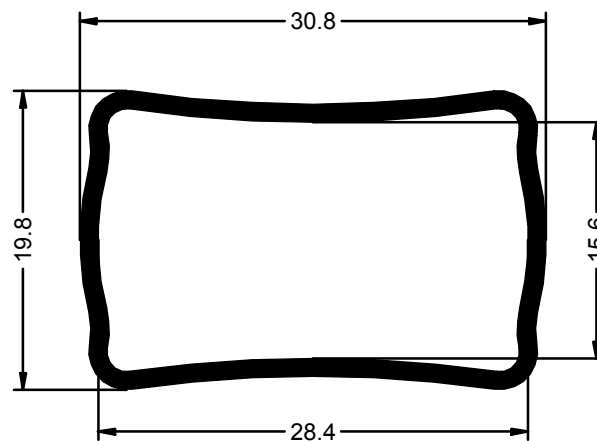

TUBO BRAZO TOLDO

Ref: 2474