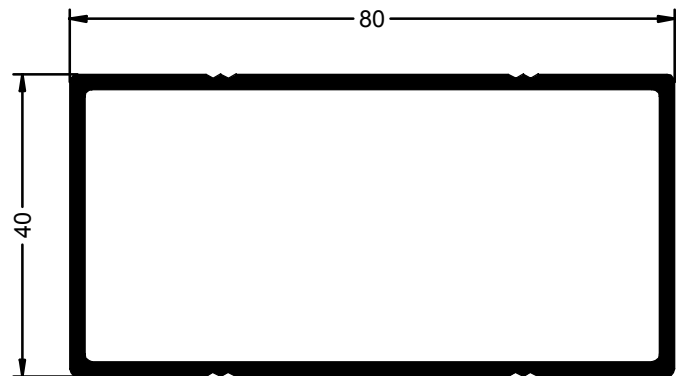

Serie TOLDOS

TACO SUJECCION GUIA PERGOLA

Ref: 2441

TUBO 80 x 40 x 2 PERGOLA

Ref: 2442

TUBO CAIDA

Ref: 2443

TUBO CAIDA