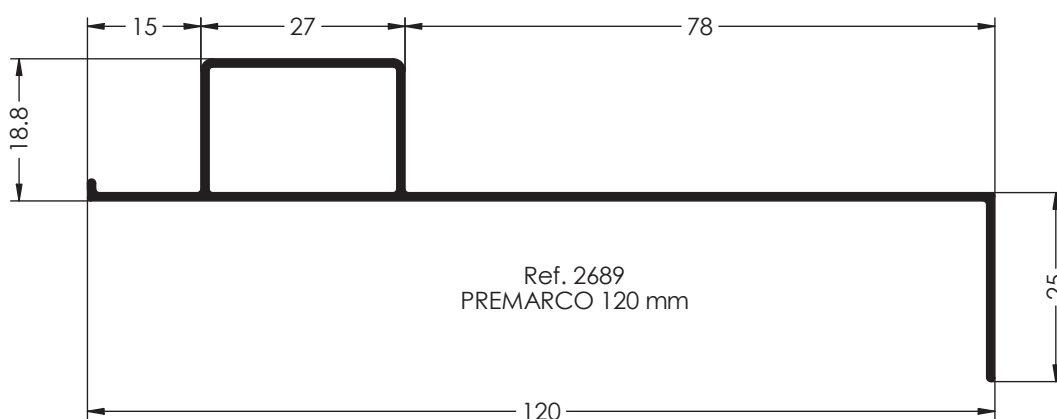

Serie COMPLEMENTOS

Grupo Ayuso
Asociación Española