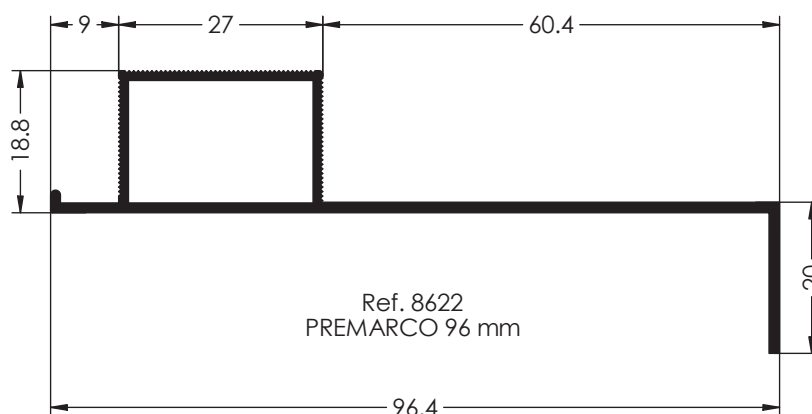

Ref. 6094
GRAPA PARA SOLAPE 6093

Serie COMPLEMENTOS

Ref. 2427
PREMARCO 36 mm

Ref. 2701
PREMARCO 49 mm

*

Ref. 2428
PREMARCO 50 mm

Ref. 8622
PREMARCO 96 mm

Ref. 2675
PREMARCO 110 mm