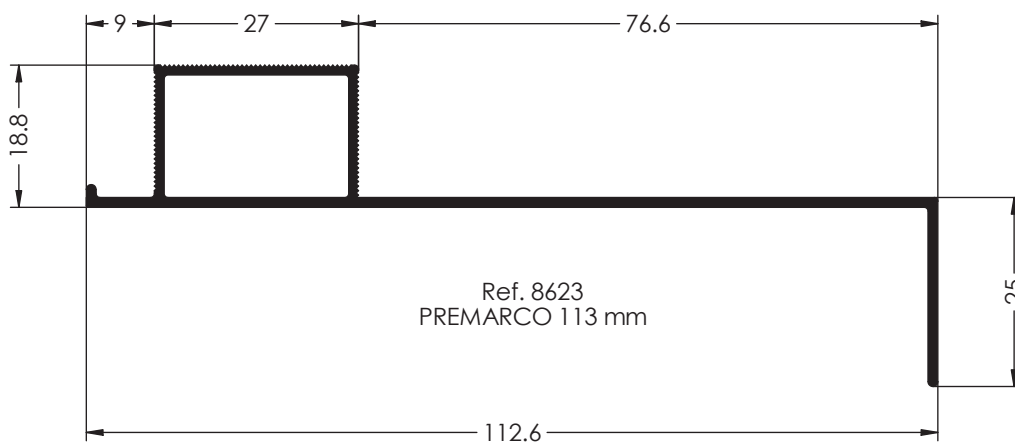

Ref. 6094
GRAPA PARA SOLAPE 6093

Serie COMPLEMENTOS

Ref. 2427
PREMARCO 36 mm

Ref. 2701
PREMARCO 49 mm

*

Ref. 2428
PREMARCO 50 mm

Ref. 8622
PREMARCO 96 mm

Ref. 2675
PREMARCO 110 mm