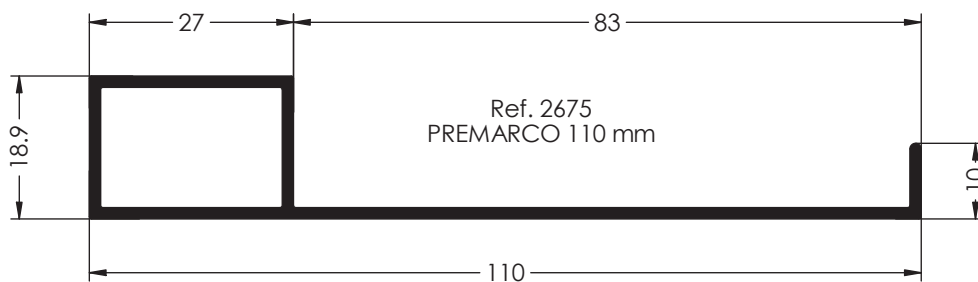

Ref. 6094
GRAPA PARA SOLAPE 6093

Serie COMPLEMENTOS

Ref. 2427
PREMARCO 36 mm

Ref. 2701
PREMARCO 49 mm

*

Ref. 2428
PREMARCO 50 mm

Ref. 8622
PREMARCO 96 mm

Ref. 2675
PREMARCO 110 mm