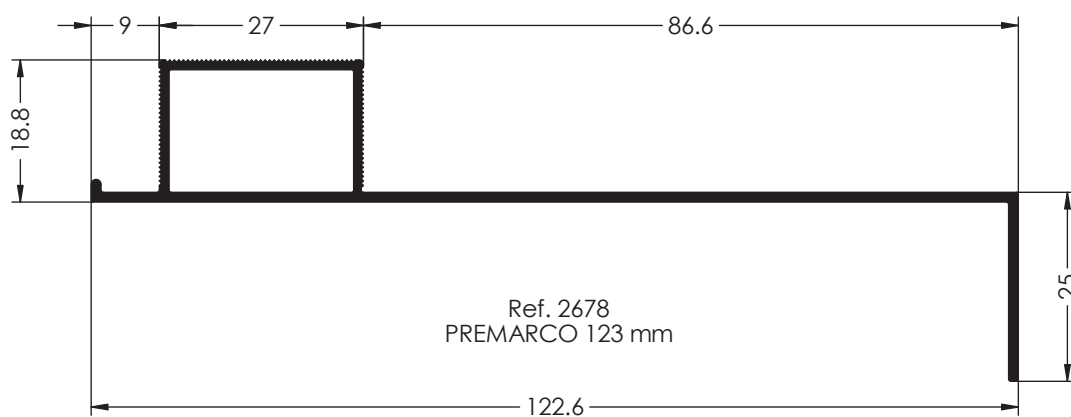

Serie COMPLEMENTOS

Grupo Ayuso
Asociación Española