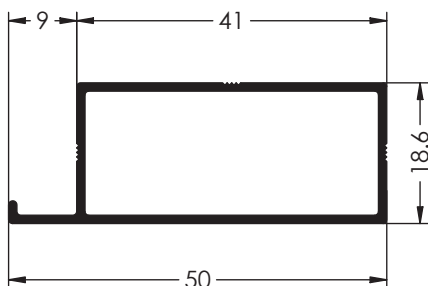

Ref. 6094
GRAPA PARA SOLAPE 6093

Serie COMPLEMENTOS

Ref. 2427
PREMARCO 36 mm

Ref. 2701
PREMARCO 49 mm

*

Ref. 2428
PREMARCO 50 mm

Ref. 8622
PREMARCO 96 mm

Ref. 2675
PREMARCO 110 mm