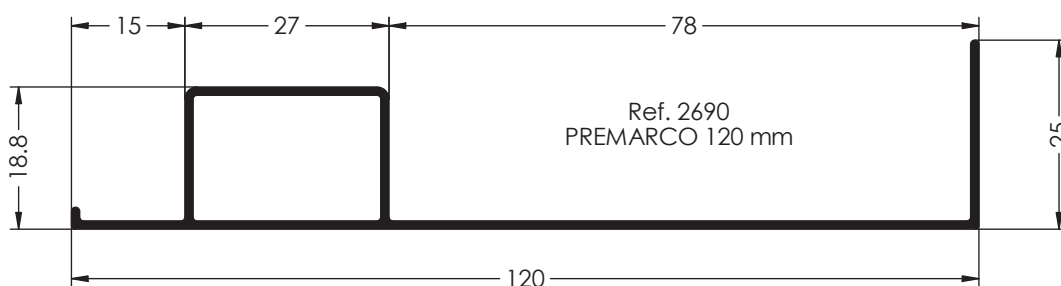

Serie COMPLEMENTOS

Grupo Ayuso
Asociación Española